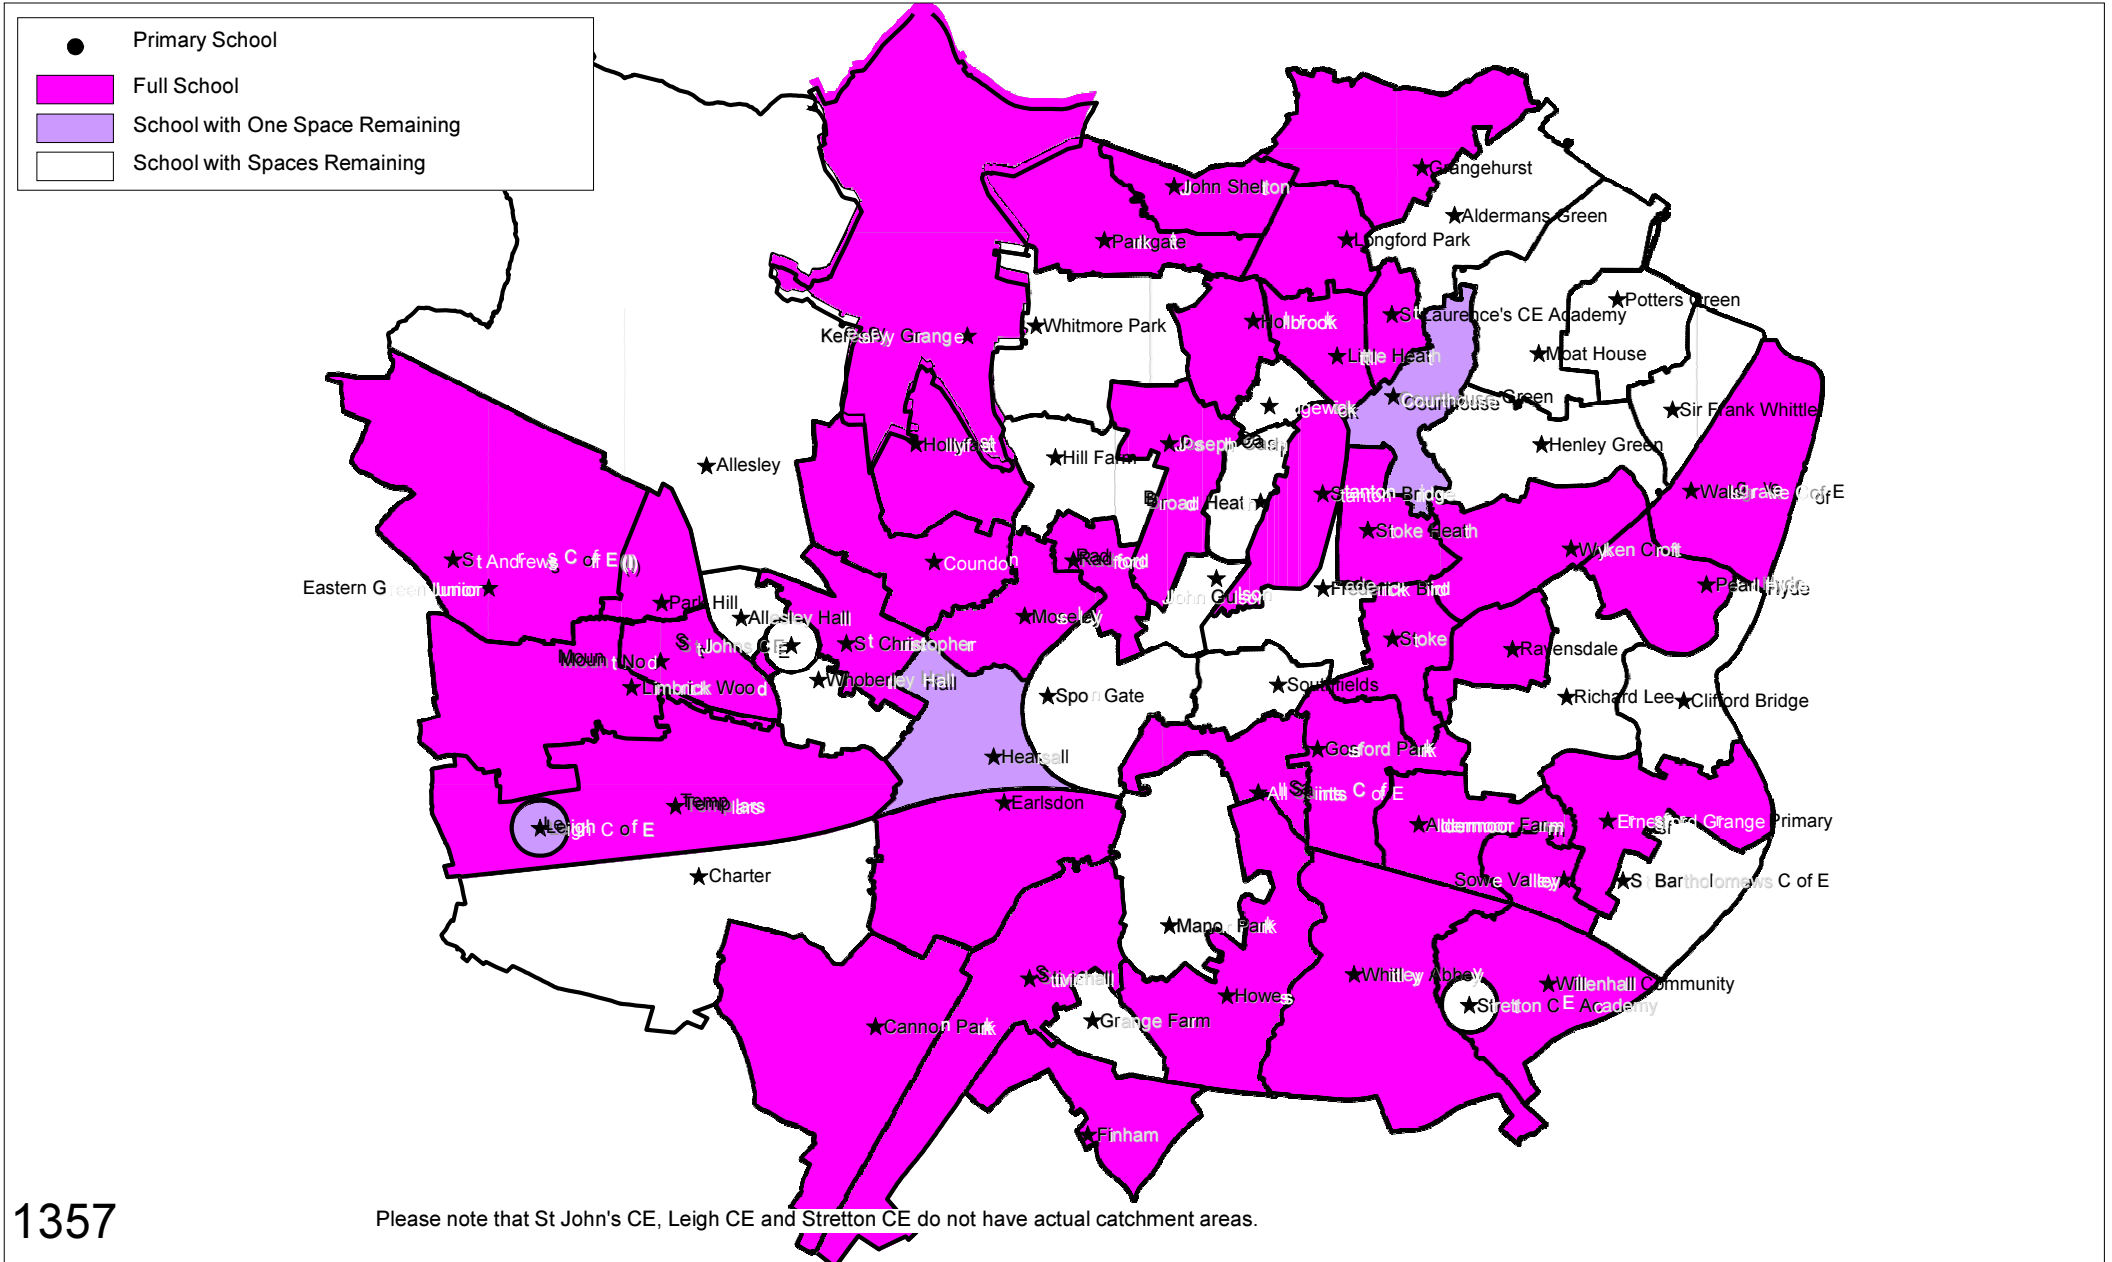

Coventry Reception Classes: September 2013

1357

Please note that St John's CE, Leigh CE and Stretton CE do not have actual catchment areas.